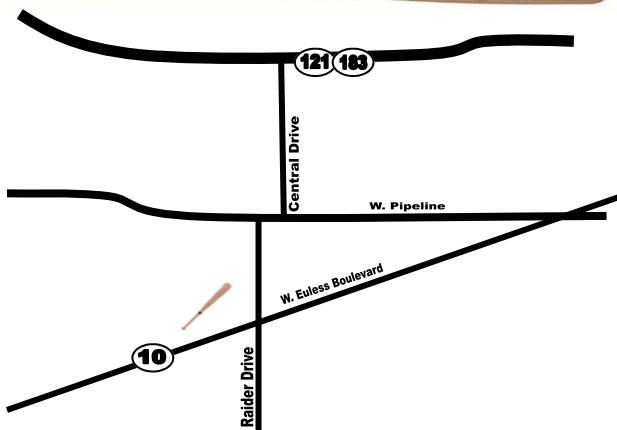

Directions To the Facility

Take the Central Exit off of highway 121. Travel South to Pipeline. Turn right or West to Raider. Turn left or South on to highway 10. Turn right or West and look on the left for our sign. Take the first U-turn and its on the right.

Map

Call 817.283.4449 for more information about our services and facility.

Jeff Casanova

Nick Heitz

Tyler Brown

Contact Information

Our Websites

- www.tpabaseball.com
- www.texasstix.com
- www.motionathletics.org

Phone Numbers

- Office: 817.283.4449
- Fax: 817.283.4478